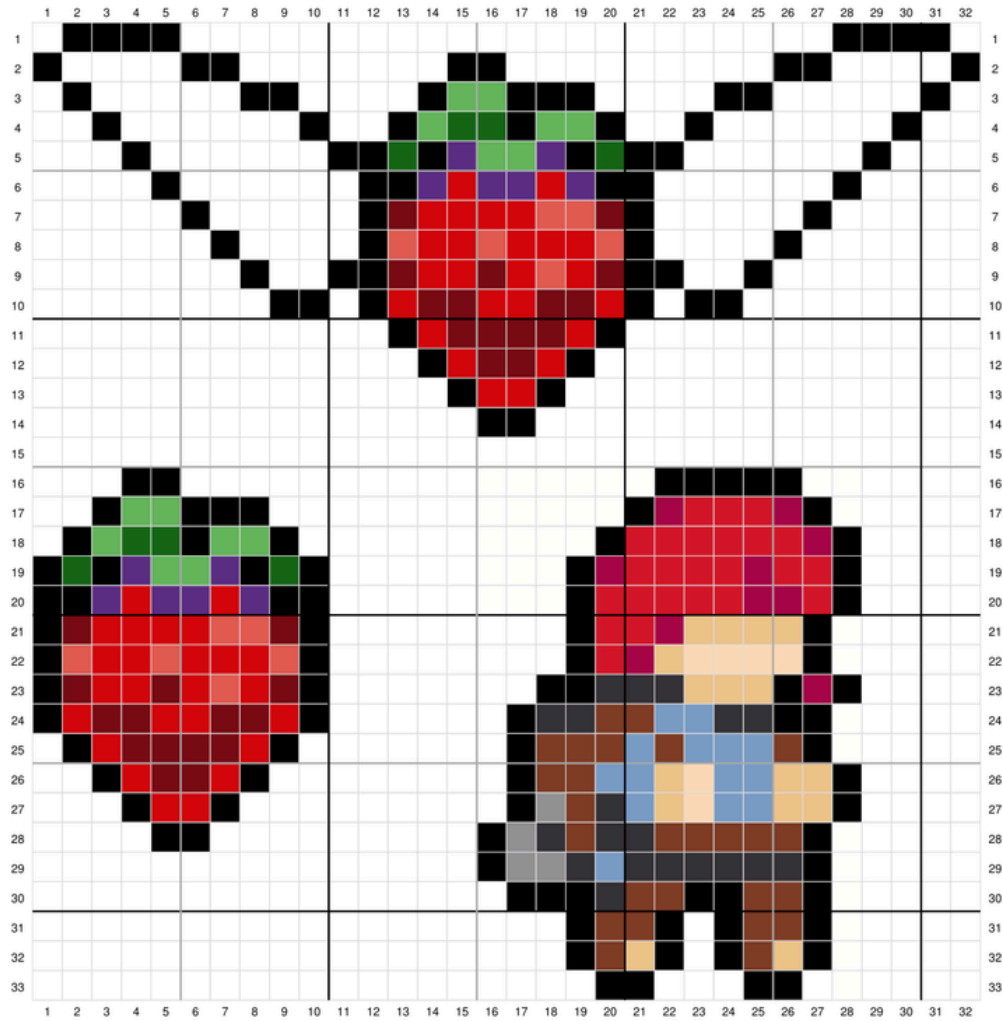

Obrigada por baixar o gráfico Celeste

-  No stitch
-  Anchor 46 - Crimson Red
-  Anchor 403 - Black
-  Anchor 111 - Medium Dark Lavender
-  Anchor 245 - Dark Grass Green
-  Anchor 225 - Light Emerald
-  Anchor 20 - Medium Dark Burgundy
-  Anchor 10 - Medium Salmon
-  Anchor 1 - Snow White
-  Anchor 59 - China Rose
-  Anchor 130 - Medium Light Blue
-  Anchor 361 - Light Nutmeg
-  Anchor 1010 - Very Light Cinnamon
-  Anchor 236 - Dark Charcoal Gray
-  Anchor 1098 - Bright Red
-  Anchor 936 - Very Dark Fawn
-  Anchor 399 - Medium Light Gray