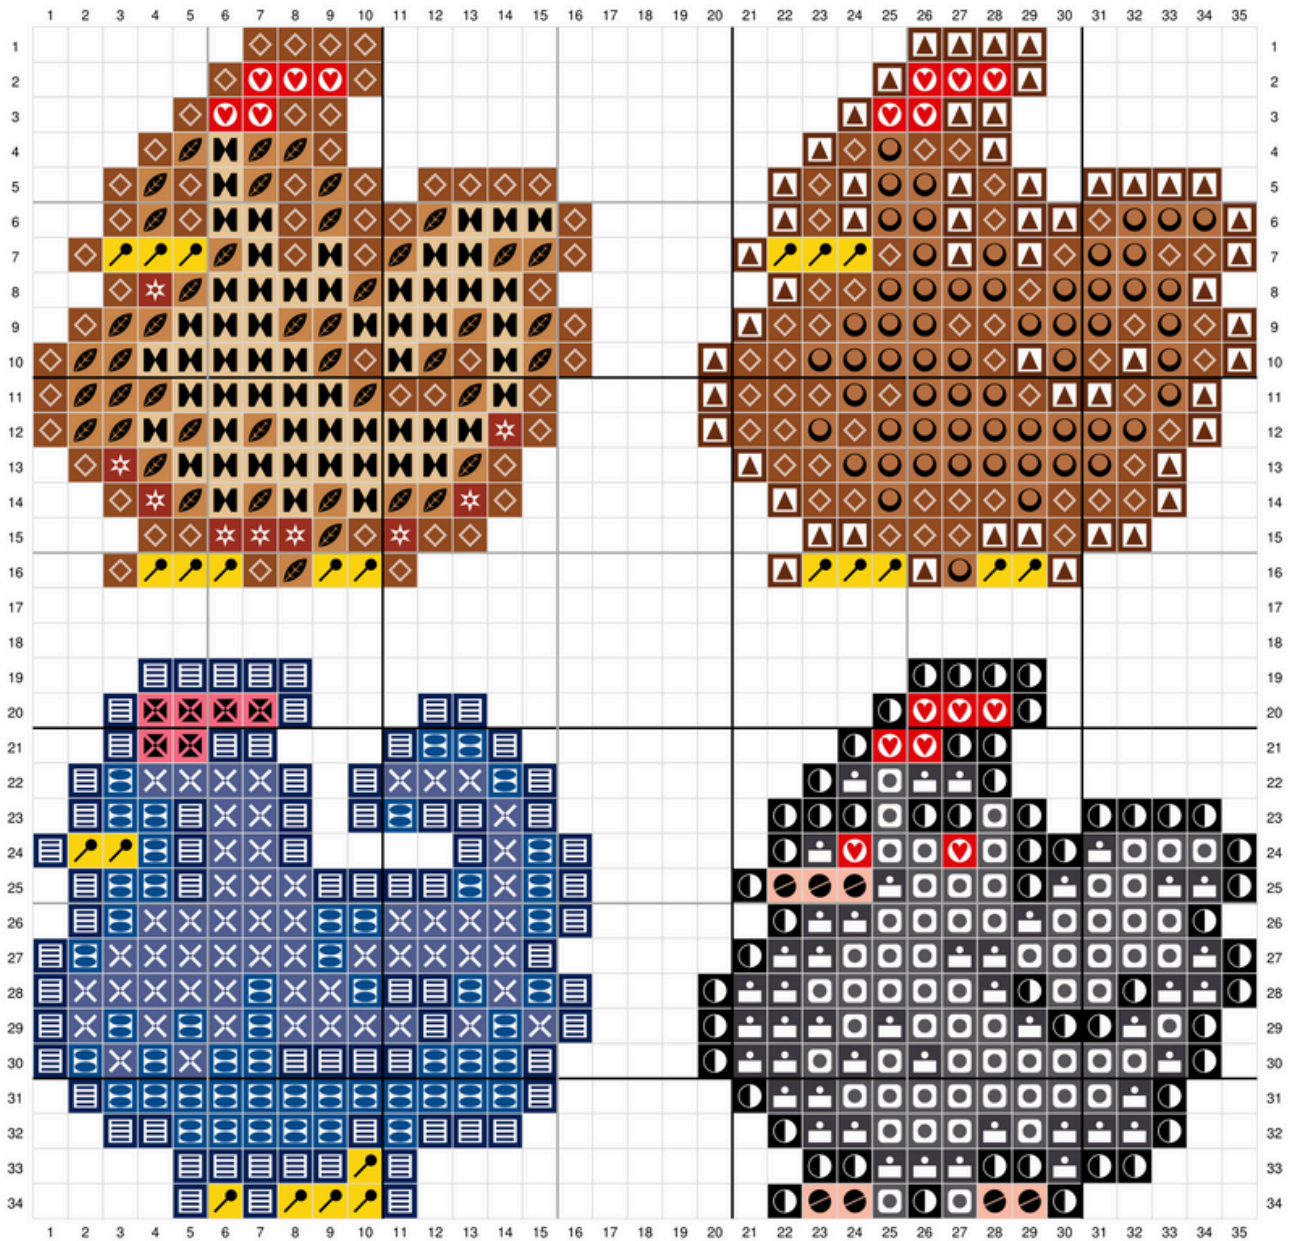

Obrigada por baixar o gráfico **Stardew Valley**

- |  |  |  |                                      |  |                              |
|--|--|--|--------------------------------------|--|------------------------------|
|  | Anchor 335 - Dark Blaze                |  | Anchor 359 - Medium Coffee           |  | Anchor 403 - Black           |
|  | Anchor 1045 - Light Toast              |  | Anchor 369 - Medium Spice            |  | Anchor 6 - Very Light Salmon |
|  | Anchor 310 - Very Dark Topaz           |  | Anchor 149 - Medium Dark Delft Blue  |  | Anchor 400 - Medium Gray     |
|  | Anchor 290 - Medium Dark Canary Yellow |  | Anchor 122 - Medium Blueberry        |  | Anchor 401 - Dark Gray       |
|  | Anchor 366 - Very Light Spice          |  | Anchor 27 - Medium Carnation         |  |                              |
|  | Anchor 340 - Medium Dark Terra Cotta   |  | Anchor 147 - Medium Light Delft Blue |  |                              |